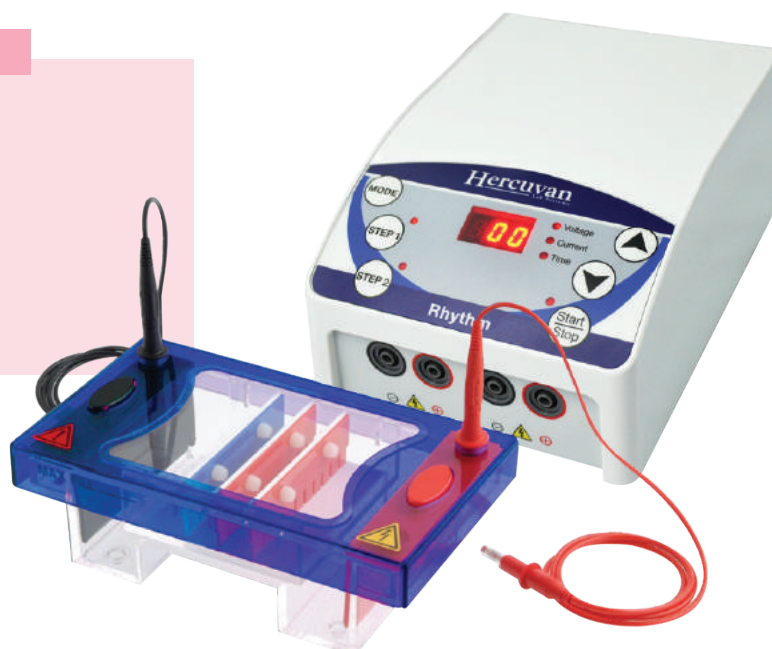

ConcertoGEL Horizontal Electrophoresis System Package Deals

HIGHLIGHTS

- We offer 3 types of package deals for ConcertoGEL Horizontal Electrophoresis Systems. The package deals come with full horizontal systems and power supply to suit your budget.

CGMIDIDUO-RT300

CGCLTRIO-ML300

CGMAXIDUO-ML300

ORDERING INFORMATION

Cat. No	ConcertoGEL Package Deals
CGMIDIDUO-RT300	ConcertoGEL Midi Duo, 10 x 7 cm and 10 x 10 cm gels: 2 gel trays and 2 combs (16 teeth), plus Rhythm300 power supply
CGCLTRIO-ML300	ConcertoGEL Classic Trio, 15 x 7 cm, 15 x 10 cm, 15 x 15 cm gels: 3 gel trays and 2 combs (20 teeth), loading guides, casting dams, plus Melody300 power supply
CGMAXIDUO-ML300	ConcertoGEL Maxi Duo, 20 x 10 cm & 20 x 20 cm: 2 UV trays, 2 combs (20 teeth), casting dams, loading guides, plus Melody300 power supply